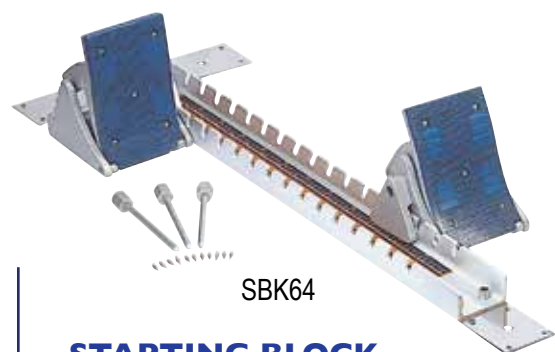

STARTING BLOCK

SBK64 Championship Model 4" wide PVC rubber mounted pedals with easy spring adjustment at four different angles, 3" aluminum rail with thick slotted channel, anchor pins & all weather spikes included. .... 280.00 ea.