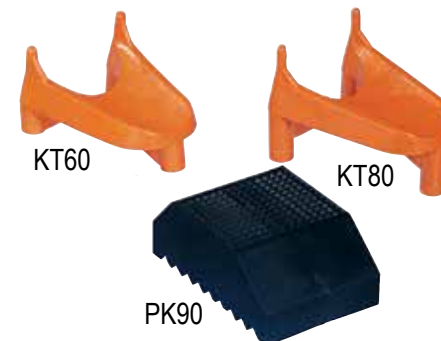

KICKING TEES

KT60 1" kickoff tee, pak 12..... 4.50 ea.
KT80 2" kickoff tee, pak 12.....5.00 ea.
PK90 2" extra point tee, pk 12..... 5.00 ea.