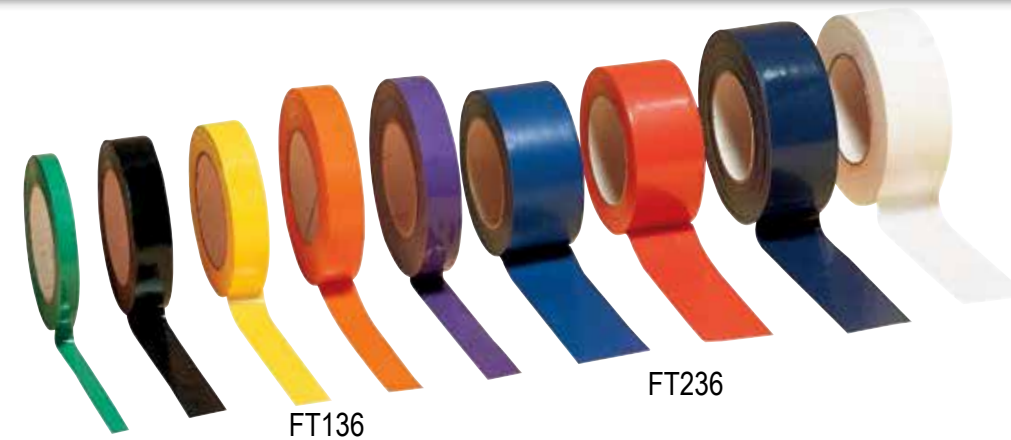

FT136

FT236

FLOOR MARKING TAPE

Heavy gauge, colored vinyl, black, navy, royal, green, orange, purple red, white and yellow.

FT136 1 inch x 36 yards.....6.50 ea.

FT236 2 inch x 36 yards..... 13.00 ea.

MAT TAPE

Heavy gauge clear vinyl
MT384 3 inch x 84 ft.,
pak 24 ..... 16.50 ea.
MT484 4 inch x 84 ft.,
pak 24 ..... 20.50 ea.