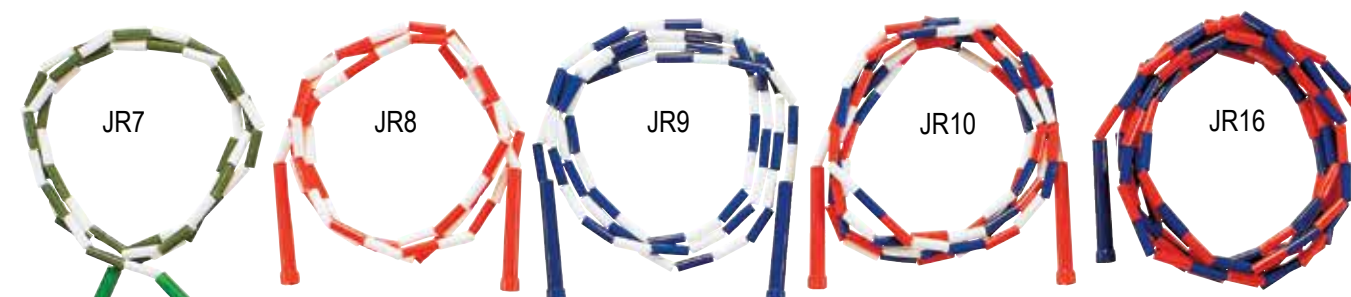

JUMP ROPES, EXERCISE BALLS

SPEED ROPES Vinyl rope with plastic shaped handles, pak 12.

SPR7 7' 3.50 ea.	SPR9 9' 3.90 ea.	SPR16 16' 5.50 ea.
SPR8 8' 3.70 ea.	SPR10 10' 4.10 ea.	

PLASTIC

Unbreakable sections, heavy nylon jump rope, pak 12