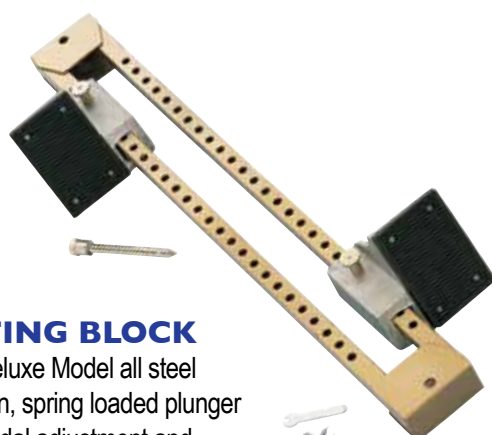

STARTING BLOCK

SBK32 Deluxe Model all steel construction, spring loaded plunger for easy pedal adjustment and secure locking. Pedals have riveted rubber pads for traction, track spikes included for all-weather and cinder tracks. .... 148.00 ea.