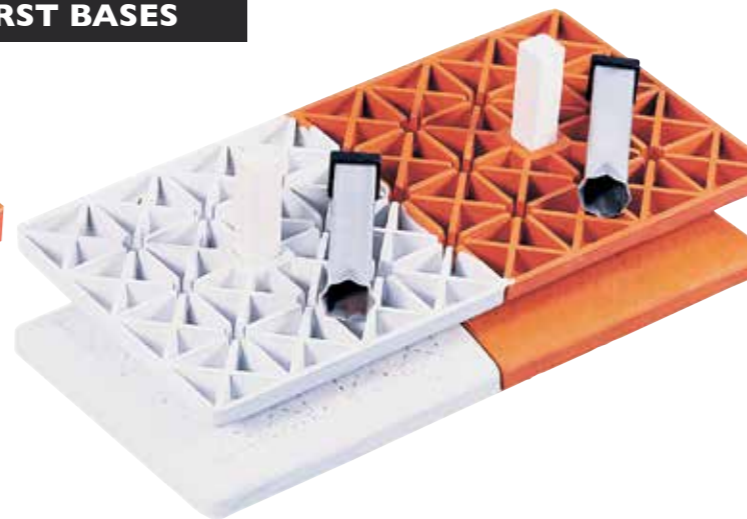

DFB42 Same as DFB53 except size 30" x 14" x 2".... 64.00 ea.

HDF30 Pro Double First Base, one piece molded rubber base, simulated quilted top, 30" x 15" x 3", 2 posts & anchors..... 210.00 ea.

NEW

HHP12WD In-Ground Home Plate, official size, 3" high plate with beveled edges, wood bottom 142.00 ea.